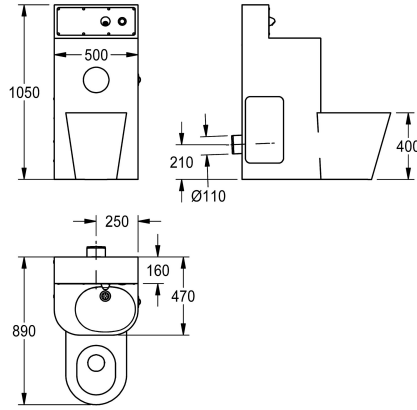

KWC HEAVY-DUTY WC washbasin combination

Modell-Linie: HEAVYDUTY | HDTX815M
Heavy Duty | Prison units

KWC-No.

2000100965

Version with WC pan angled 45° to the left

2000100966

Version with centrally arranged WC pan Dimensions 500 x 1050 x 890 mm (W x H x D)

2000100967

Version with WC pan angled 45° to the right Dimensions 810 x 1050 x 780 mm (W x H x D)

WC position

left

middle

right

Chromium nickel steel WC wash basin combination, satin finish surface for installing against a wall, invisible fixing with grub screws, lockable inspection opening. Mounting stand, material thickness 2 mm with elevated rear wall including wall outlet and press button operation, seamless welded toilet paper roll compartment and seamless moulded oval wash basin with plastic trap. WC pan, material thickness 1.6 mm with full-length skirting, arranged in the middle 90 degrees, bowl rim where nothing can

Overall dimensions 500 x 1050 x 890 mm (W x H x D)
WC position in the middle

Technical Data

body width	500 mm
front access panel	yes
floor fixing joggle plate	no
inlet size	DN 15
material	stainless steel
material code	1.4301 Chrome Nickel steel V2A
material thickness body	2 mm
material thickness WC	1.5 mm
outlet size	DN 50 / DN 100
overall depth	890 mm
overall height	1,050 mm
overall width	500 mm
overflow	no
pipework material	stainless steel
self closing push buttons	mechanical
toilet roll holder diameter	153 mm
shroud design	round shape
soap dish	no
spout length	83 mm

KWC HEAVY-DUTY
WC washbasin combination

Modell-Linie: HEAVYDUTY | HDTX815M
Heavy Duty | Prison units

surface finish	satin finished
tap with integrated bubbler	no
type of flushing fitting	WC cistern
type of mounting	wall mounting
type of toilet seat	no seat
type of WC	floor standing
upper edge of basin height	850 mm
upstand depth	160 mm
upstand height	200 mm
WC height	400 mm
WC position	middle