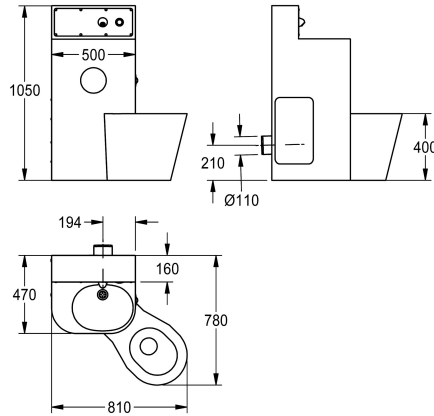

KWC HEAVY-DUTY WC washbasin combination

Modell-Linie: HEAVYDUTY | HDTX815R
Heavy Duty | Prison units

KWC-No.

2000100965

Version with WC pan angled 45° to the left

2000100966

Version with centrally arranged WC pan Dimensions 500 x 1050 x 890 mm (W x H x D)

2000100967

Version with WC pan angled 45° to the right Dimensions 810 x 1050 x 780 mm (W x H x D)

WC position

left

middle

right

Chromium nickel steel WC wash basin combination, satin finish surface for installing against a wall, invisible fixing with grub screws, lockable inspection opening. Mounting stand, material thickness 2 mm with elevated rear wall including wall outlet and press button operation, seamless welded toilet paper roll compartment and seamless moulded oval wash basin with plastic trap. WC pan, material thickness 1.6 mm with full-length skirting, arranged on the right 45 degrees, bowl rim where nothing can hide,

Overall dimensions 810 x 1050 x 780 mm (W x H x D)
WC position on the right

Technical Data

body width	500 mm
front access panel	yes
floor fixing joggle plate	no
inlet size	DN 15
material	stainless steel
material code	1.4301 Chrome Nickel steel V2A
material thickness body	2 mm
material thickness WC	1.5 mm
outlet size	DN 50 / DN 100
overall depth	780 mm
overall height	1,050 mm
overall width	810 mm
overflow	no
pipework material	stainless steel
self closing push buttons	mechanical
toilet roll holder diameter	153 mm
shroud design	angled corners
soap dish	no
spout length	83 mm

KWC HEAVY-DUTY
WC washbasin combination

Modell-Linie: HEAVYDUTY | HDTX815R
Heavy Duty | Prison units

surface finish	satin finished
tap with integrated bubbler	no
type of flushing fitting	WC cistern
type of mounting	wall mounting
type of toilet seat	no seat
type of WC	floor standing
upper edge of basin height	850 mm
upstand depth	160 mm
upstand height	200 mm
WC height	400 mm
WC position	right