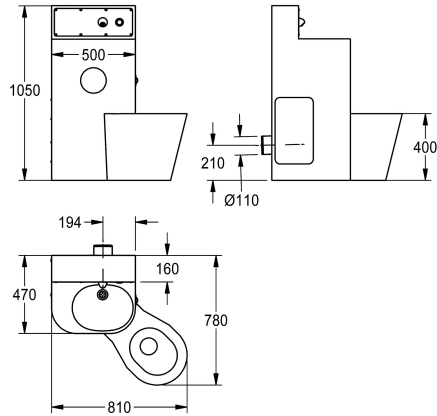

KWC HEAVY-DUTY WC washbasin combination

Modell-Linie: HEAVYDUTY | HDTX815R
Heavy Duty | Prison units

KWC-No.

2000100965

Version with WC pan angled 45° to the left

2000100966

Version with centrally arranged WC pan Dimensions 500 x 1050 x 890 mm (W x H x D)

2000100967

Version with WC pan angled 45° to the right Dimensions 810 x 1050 x 780 mm (W x H x D)

WC position

left

middle

right

Chromium nickel steel WC wash basin combination, satin finish surface for installing against a wall, invisible fixing with grub screws, lockable inspection opening. Mounting stand, material thickness 2 mm with elevated rear wall including wall outlet and press button operation, seamless welded toilet paper roll compartment and seamless moulded oval wash basin with plastic trap. WC pan, material thickness 1.6 mm with full-length skirting, arranged on the right 45 degrees, bowl rim where nothing can hide,

Overall dimensions 810 x 1050 x 780 mm (W x H x D)
WC position on the right

Technical Data

body width	500 mm
front access panel	yes
floor fixing joggle plate	no
inlet size	DN 15
material	stainless steel
material code	1.4301 Chrome Nickel steel V2A
material thickness body	2 mm
material thickness WC	1.5 mm
outlet size	DN 50 / DN 100
overall depth	780 mm
overall height	1,050 mm
overall width	810 mm
overflow	no
pipework material	stainless steel
self closing push buttons	mechanical
toilet roll holder diameter	153 mm
shroud design	angled corners
soap dish	no
spout length	83 mm

KWC HEAVY-DUTY
WC washbasin combination

Modell-Linie: HEAVYDUTY | HDTX815R
Heavy Duty | Prison units

surface finish	satin finished
tap with integrated bubbler	no
type of flushing fitting	WC cistern
type of mounting	wall mounting
type of toilet seat	no seat
type of WC	floor standing
upper edge of basin height	850 mm
upstand depth	160 mm
upstand height	200 mm
WC height	400 mm
WC position	right