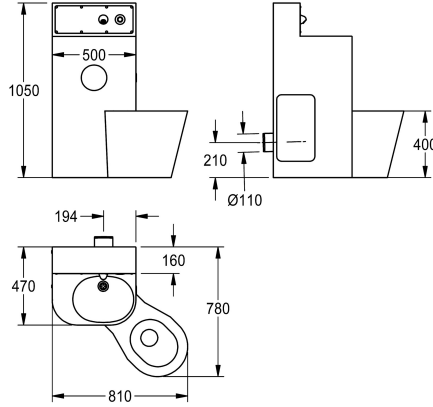

KWC HEAVY-DUTY WC washbasin combination

Modell-Linie: HEAVYDUTY | HDTX816R
Heavy Duty | Prison units

KWC-No.

2000100968

Version with WC pan angled 45° to the left, Dimensions 810 x 1050 x 780 mm (W x H x D)

2000100969

Version with centrally arranged WC pan Dimensions 500 x 1050 x 890 mm (W x H x D)

2000100970

Version with WC pan angled 45° to the right Dimensions 810 x 1050 x 780 mm (W x H x D)

WC position

left

middle

right

Chromium nickel steel WC washbasin combination, satin finish surface, for installing against a wall, with integrated electronic tap components. Invisible fixing with grub screws, lockable inspection opening. Mounting stand, material thickness 2 mm with elevated rear wall including wall outlet and piezo button with start/stop function with seamless welded toilet paper roll compartment and seamless moulded wash basin with plastic trap. WC pan, material thickness 1.6 mm with full-length skirting, arranged on the right 45

degrees, bowl rim where nothing can hide with piezo button for WC flushing, flushing certified pursuant to EN 997, horizontal outlet at the back DN 100. With solenoid to connect to premixed hot water or cold water. Condensation water-proof concealed cistern with single flush technology (9 or 6 litres) Supply voltage 24 V DC including fixing material.

Overall dimensions 810 x 1050 x 780 mm (W x H x D)

Technical Data

body width

500 mm

front access panel

yes

floor fixing joggle plate

no

inlet size

DN 15

material

stainless steel

material code

1.4301 Chrome Nickel steel V2A

material thickness body

2 mm

material thickness WC

1.5 mm

outlet size

DN 50 / DN 100

overall depth

780 mm

overall height

1,050 mm

overall width

810 mm

overflow

no

pipework material

stainless steel

self closing push buttons

electronic

toilet roll holder diameter

153 mm

shroud design

round shape

soap dish

no

spout length

83 mm