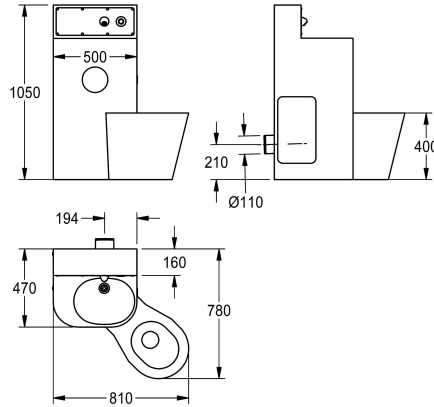

KWC HEAVY-DUTY WC washbasin combination

Modell-Linie: HEAVYDUTY | HDTX816R
Heavy Duty | Prison units

KWC-No.

2000100968

Version with WC pan angled 45° to the left, Dimensions 810 x 1050 x 780 mm (W x H x D)

2000100969

Version with centrally arranged WC pan Dimensions 500 x 1050 x 890 mm (W x H x D)

2000100970

Version with WC pan angled 45° to the right Dimensions 810 x 1050 x 780 mm (W x H x D)

WC position

left

middle

right

Chromium nickel steel WC washbasin combination, satin finish surface, for installing against a wall, with integrated electronic tap components. Invisible fixing with grub screws, lockable inspection opening. Mounting stand, material thickness 2 mm with elevated rear wall including wall outlet and piezo button with start/stop function with seamless welded toilet paper roll compartment and seamless moulded wash basin with plastic trap. WC pan, material thickness 1.6 mm with full-length skirting, arranged on the right 45

degrees, bowl rim where nothing can hide with piezo button for WC flushing, flushing certified pursuant to EN 997, horizontal outlet at the back DN 100. With solenoid to connect to premixed hot water or cold water. Condensation water-proof concealed cistern with single flush technology (9 or 6 litres) Supply voltage 24 V DC including fixing material.

Overall dimensions 810 x 1050 x 780 mm (W x H x D)

Technical Data

body width

500 mm

front access panel

yes

floor fixing joggle plate

no

inlet size

DN 15

material

stainless steel

material code

1.4301 Chrome Nickel steel V2A

material thickness body

2 mm

material thickness WC

1.5 mm

outlet size

DN 50 / DN 100

overall depth

780 mm

overall height

1,050 mm

overall width

810 mm

overflow

no

pipework material

stainless steel

self closing push buttons

electronic

toilet roll holder diameter

153 mm

shroud design

round shape

soap dish

no

spout length

83 mm