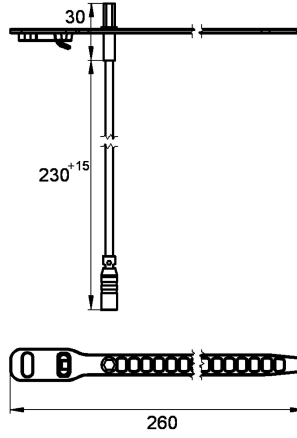

KWC AQUA3000OPEN Temperature sensor insert

Modell-Linie: AQUA3000OPEN | ZAQUA018
Water management systems | Complementary parts water management

KWC-No.

2000100973

Version for hot water side

2000100974

Version for cold-water side

Hexagon temperature sensor for application with A3000 open fittings, for recording temperatures with PT1000 measuring element.

For hot-water side

Technical Data

type of sensor

temperature sensor