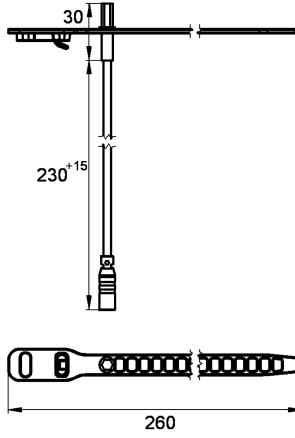

KWC AQUA3000OPEN Temperature sensor insert

Modell-Linie: AQUA3000OPEN | ZAQUA018
Water management systems | Complementary parts water management

KWC-No.

2000100973

Version for hot water side

2000100974

Version for cold-water side

Hexagon temperature sensor for application with A3000 open fittings, for recording temperatures with PT1000 measuring element.

For hot-water side

Technical Data

type of sensor

temperature sensor