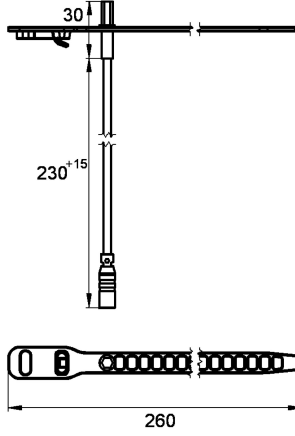

KWC AQUA3000OPEN Temperature sensor insert

Modell-Linie: AQUA3000OPEN | ZAQUA018
Water management systems | Complementary parts water management

KWC-No.

2000100973

Version for hot water side

2000100974

Version for cold-water side

Hexagon temperature sensor for application with A3000 open fittings, for recording temperatures with PT1000 measuring element.

For hot-water side

Technical Data

type of sensor

temperature sensor