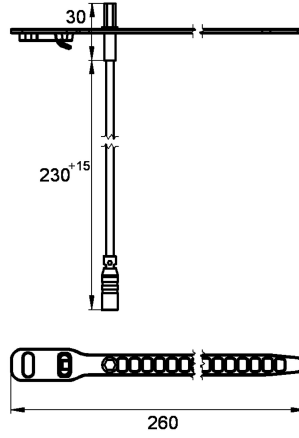

KWC AQUA3000OPEN Temperature sensor insert

Modell-Linie: AQUA3000OPEN | ZAQUA019
Water management systems | Complementary parts water management

KWC-No.

2000100973

Version for hot water side

2000100974

Version for cold-water side

Hexagon temperature sensor for application with A3000 open fittings, for recording temperatures with PT1000 measuring element.

For cold-water side

Technical Data

type of sensor

temperature sensor