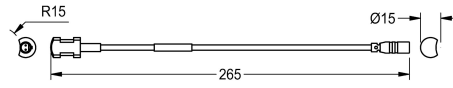

KWC AQUA3000OPEN Surface temperature sensor

Modell-Linie: AQUA3000OPEN | ZAQUA020
Water management systems | Complementary parts water management

KWC-No.

2000100975
Version for hot water pipe

2000100976
Version for cold water pipe

Contact temperature sensor for application with A3000 open fittings, for recording temperatures with PT1000 measuring element.

For hot-water pipeline

Technical Data

type of sensor

temperature sensor