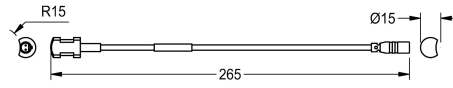

## KWC AQUA3000OPEN Surface temperature sensor

Modell-Linie: AQUA3000OPEN | ZAQUA020  
Water management systems | Complementary parts water management

### KWC-No.

**2000100975**  
Version for hot water pipe

**2000100976**  
Version for cold water pipe

Contact temperature sensor for application with A3000 open fittings, for recording temperatures with PT1000 measuring element.