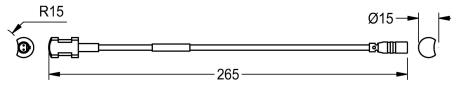

## KWC AQUA3000OPEN Surface temperature sensor

Modell-Linie: AQUA3000OPEN | ZAQUA021  
Water management systems | Complementary parts water management

### KWC-No.

**2000100975**  
Version for hot water pipe

**2000100976**  
Version for cold water pipe

Contact temperature sensor for application with A3000 open fittings, for recording temperatures with PT1000 measuring element.