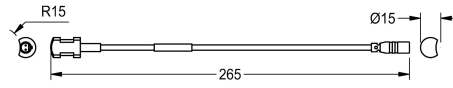

## KWC AQUA3000OPEN Surface temperature sensor

Modell-Linie: AQUA3000OPEN | ZAQUA021  
Water management systems | Complementary parts water management

### KWC-No.

**2000100975**  
Version for hot water pipe

**2000100976**  
Version for cold water pipe

Contact temperature sensor for application with A3000 open fittings, for recording temperatures with PT1000 measuring element.