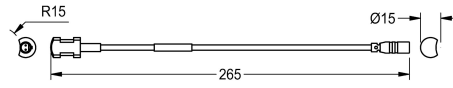

KWC AQUA3000OPEN Surface temperature sensor

Modell-Linie: AQUA3000OPEN | ZAQUA021
Water management systems | Complementary parts water management

KWC-No.

2000100975
Version for hot water pipe

2000100976
Version for cold water pipe

Contact temperature sensor for application with A3000 open fittings, for recording temperatures with PT1000 measuring element.

For cold-water pipeline

Technical Data

type of sensor

temperature sensor