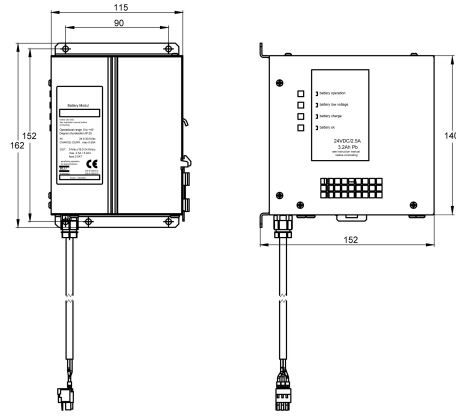

## KWC AQUA3000OPEN Uninterruptible power supply

Modell-Linie: AQUA3000OPEN | ZAQUA006

Water management systems | Complementary parts water management

### KWC-No.

**2000100977**

Uninterruptible power supply, 24 V DC/3.2 Ah

Uninterruptible power supply - A3000 open for connection to ECC function controller, 24 V DC / 3.2 Ah.

### Technical Data

compatible A3000 open	yes
output voltage	24 Volt
overall depth	152 mm
overall height	162 mm
overall width	115 mm
power switch	no
protective system IP	Shower System components 1
output voltage UOM	DC