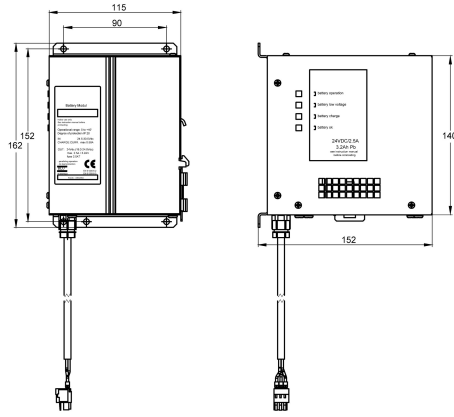

KWC AQUA3000OPEN Uninterruptible power supply

Modell-Linie: AQUA3000OPEN | ZAQUA006

Water management systems | Complementary parts water management

KWC-No.

2000100977

Uninterruptible power supply, 24 V DC/3.2 Ah

Uninterruptible power supply - A3000 open for connection to ECC function controller, 24 V DC / 3.2 Ah.

Technical Data

compatible A3000 open	yes
output voltage	24 Volt
overall depth	152 mm
overall height	162 mm
overall width	115 mm
power switch	no
protective system IP	Shower System components 1
output voltage UOM	DC