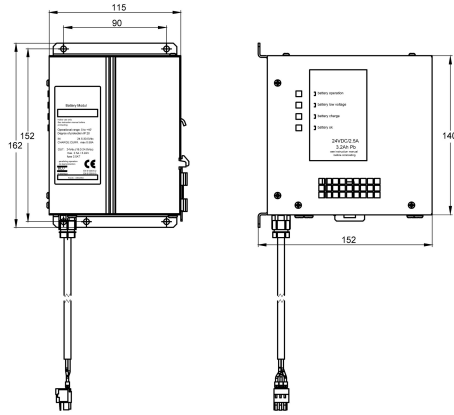

KWC AQUA3000OPEN Uninterruptible power supply

Modell-Linie: AQUA3000OPEN | ZAQUA006

Water management systems | Complementary parts water management

KWC-No.

2000100977

Uninterruptible power supply, 24 V DC/3.2 Ah

Uninterruptible power supply - A3000 open for connection to ECC function controller, 24 V DC / 3.2 Ah.

Technical Data

compatible A3000 open

output voltage

overall depth

overall height

overall width

power switch

protective system IP

output voltage UOM

yes

24 Volt

152 mm

162 mm

115 mm

no