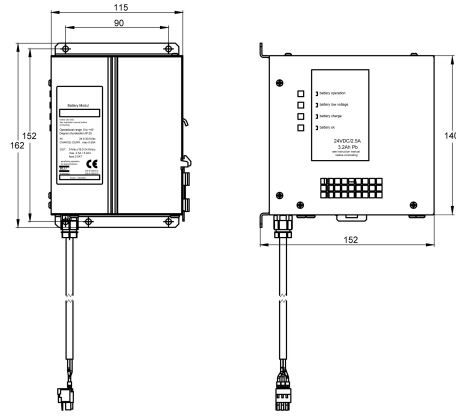

KWC AQUA3000OPEN Uninterruptible power supply

Modell-Linie: AQUA3000OPEN | ZAQUA006

Water management systems | Complementary parts water management

KWC-No.

2000100977

Uninterruptible power supply, 24 V DC/3.2 Ah

Uninterruptible power supply - A3000 open for connection to ECC function controller, 24 V DC / 3.2 Ah.

Technical Data

compatible A3000 open

output voltage

overall depth

overall height

overall width

power switch

protective system IP

output voltage UOM

yes

24 Volt

152 mm

162 mm

115 mm

no