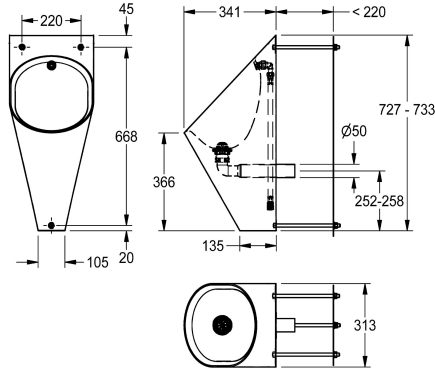

KWC HEAVY-DUTY Urinal

Modell-Linie: HEAVYDUTY | HDTX538
WCs and urinals | Single urinal

KWC-No.

2000101023

Wall-mounted urinal, dimensions 313 x 734 x 342 mm (W x H x D)

2000103385

Version as wall-mounted urinal with invisible flushing control

type of mounting

bolt fix with duct wall

wall mounting

type of waste kit

domed waste

perforated waste

Single urinal, hidden mounting with stainless steel rods through wall (service room behind needed), stainless steel, surface satin finished, material thickness 1.2 mm, oval bowl, hidden horizontal outlet towards wall, mounting and fixing conform to EN 80, hidden screws,

inclusive wall fixing bolts, 4 liter flush. With stainless steel spreader 1/2", inclusive domed waste and mounting material.

Dimensions 313 x 733 x 342 mm (W x H x D)

Technical Data

inlet size
material
material code
material thickness
outlet size
overall depth
overall height
overall width
siphon included
surface finish
type of flushing
type of mounting
type of urinal
type of waste kit
water inlet
water outlet

G 1/2 B
stainless steel
1.4301 Chrome Nickel steel V2A
1.2 mm
DN 50
342 mm
733 mm
313 mm
no
satin finished
water flushed
bolt fix with duct wall
single urinal
domed waste
concealed
concealed