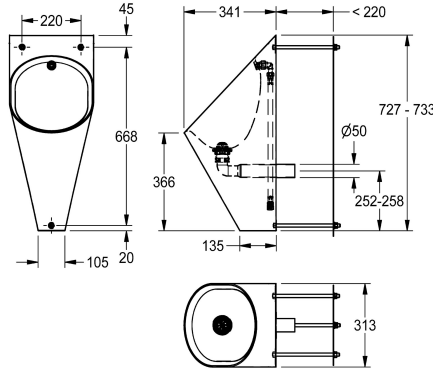

KWC HEAVY-DUTY Urinal

Modell-Linie: HEAVYDUTY | HDTX538
WCs and urinals | Single urinal

KWC-No.

2000101023

Wall-mounted urinal, dimensions 313 x 734 x 342 mm (W x H x D)

2000103385

Version as wall-mounted urinal with invisible flushing control

type of mounting

bolt fix with duct wall

wall mounting

type of waste kit

domed waste

perforated waste

Single urinal, hidden mounting with stainless steel rods through wall (service room behind needed), stainless steel, surface satin finished, material thickness 1.2 mm, oval bowl, hidden horizontal outlet towards wall, mounting and fixing conform to EN 80, hidden screws,

inclusive wall fixing bolts. 4 liter flush. With stainless steel spreader 1/2", inclusive domed waste and mounting material.

Dimensions 313 x 733 x 342 mm (W x H x D)

Technical Data

inlet size
material
material code
material thickness
outlet size
overall depth
overall height
overall width
siphon included
surface finish
type of flushing
type of mounting
type of urinal
type of waste kit
water inlet
water outlet

G 1/2 B
stainless steel
1.4301 Chrome Nickel steel V2A
1.2 mm
DN 50
342 mm
733 mm
313 mm
no
satin finished
water flushed
bolt fix with duct wall
single urinal
domed waste
concealed
concealed

Optional Accessories