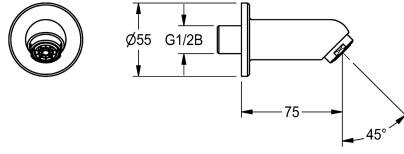

KWC

Wall outlet

Modell-Linie: WASH-TAPS-ACCESS. | AQRM908

Taps | Complementary parts taps

KWC-No.

2000101048

Projection 75 mm

Wall outlet, DN 15, with aerator and rosette, polished chromium-plated

brass, projection 75 mm.

Technical Data

angle

45 Degree

spout projection

75 mm

type of spout

wall outlet