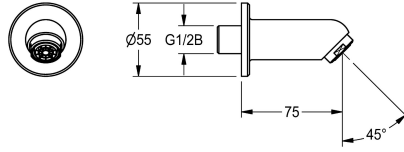

### KWC-No.

**2000101048**

Projection 75 mm

Wall outlet, DN 15, with aerator and rosette, polished chromium-plated

brass, projection 75 mm.

### Technical Data

angle

45 Degree

spout projection

75 mm

type of spout

wall outlet

volume flow rate at 3 bar