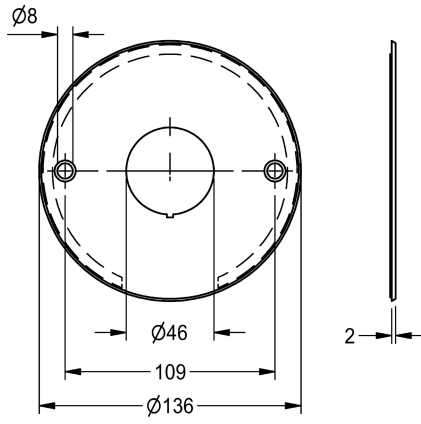

## KWC Cover plate

Modell-Linie: AQUA3000OPEN | ZAQUA084  
Water management systems | Complementary parts water management

### KWC-No.

**2000101054**

Stainless steel cover, round, diameter 136 mm, for sensor support

Stainless steel cover plate, round, diameter 136 mm, for supporting the chromed sensor, with fixing screws and dowels, for installation

### Technical Data

quantity

1

quantity uom

piece