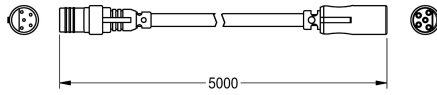

## KWC AQUA3000OPEN Extension cable

Modell-Linie: AQUA3000OPEN | ZAQUA073

Water management systems | Complementary parts water management

### KWC-No.

**2000101055**

Extension cable for electronic modules when the electrical T-junction is installed outside the flush-mounting cabinet, length 5 m

Extension cable - A3000 open for electronic modules when mounting the electronic-T-junction outside the wall mounting box,

length 5 m.