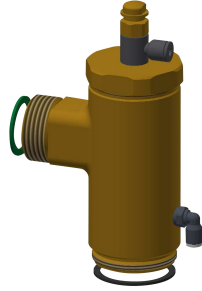

## KWC AQUALINE WC flushing valve

Modell-Linie: AQUALINE | AQRM553C  
Flushing systems | Self closing wc flushing system

Remote operation valve

**2000104780**  
EFLSY0027

WC flush valve DN 20

**2000104835**  
EAQLN0020

Head part

**2000104389**  
EFLSY0005

Outlet screw connection

**2000106164**  
EAQLN0018

Remote operation hose

**2000104803**  
EAQLN0019