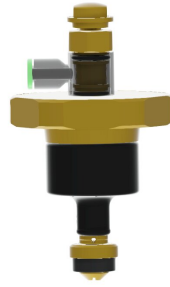

## KWC AQUALINE WC flushing valve

Modell-Linie: AQUALINE | AQRM553C  
Flushing systems | Self closing wc flushing system

Remote operation valve

**2000104780**  
EFLSY0027

WC flush valve DN 20

**2000104835**  
EAQLN0020

Head part

**2000104389**  
EFLSY0005

Outlet screw connection

**2000106164**  
EAQLN0018

Remote operation hose

**2000104803**  
EAQLN0019