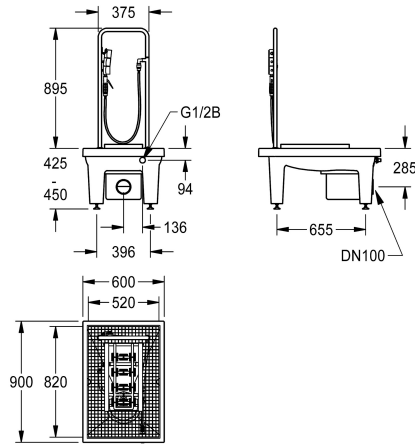

KWC SIRIUS Boot-cleaning unit

Modell-Linie: SIRIUS | SIRB714
Utility sinks | Shoe and boot cleaning units

KWC-No.

2000101080

With waste unit DN 100, sludge bucket and trap

2000101084

with DN 100 waste outlet unit, vertical

2000101083

with DN 100 waste outlet unit and sludge bucket, without siphon trap

2000101085

Version without feet, with DN 100 drain piece, horizontal, dimensions 600 x 205 x 900 mm (W x H x D)

Boot cleaning unit made of resin-bonded mineral material with smooth, pore-free surface, anthracite color. With height-adjustable feet, galvanized folding grid, manual brush with lever valve, grab handle, sole-cleaning brushes, spray arrays and DN 15 foot valve.

With DN 100 waste outlet unit, sludge bucket and siphon trap.
Dimensions 600 x 425-450 x 900 mm (W x H x D)

Technical Data

| |
|-----------------------|
| brushes |
| number of brushes |
| inlet size |
| material |
| material code |
| outlet size |
| overall depth |
| overall height |
| overall width |
| rear upstand |
| splash back |
| sump |
| sump basket |
| tap ledge |
| type of mounting |
| number of wash places |
| waste hole position |

| |
|-----------------------|
| hand and sole brushes |
| 1 |
| G 1/2 B |
| mineral material |
| Miranit |
| DN 100 |
| 900 mm |
| 1,340 mm |
| 600 mm |
| no |
| no |
| yes |
| included |
| no |
| inset floor mounting |
| 1 |
| centre |