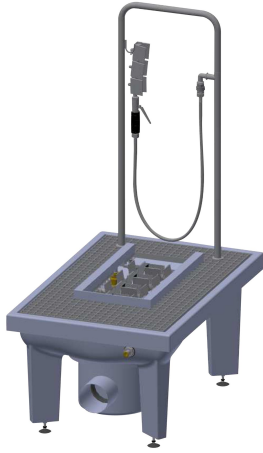

KWC SIRIUS Boot-cleaning unit

Modell-Linie: SIRIUS | SIRB714
Utility sinks | Shoe and boot cleaning units

KWC-No.

2000101080

With waste unit DN 100, sludge bucket and trap

2000101084

with DN 100 waste outlet unit, vertical

2000101083

with DN 100 waste outlet unit and sludge bucket, without siphon trap

2000101085

Version without feet, with DN 100 drain piece, horizontal, dimensions 600 x 205 x 900 mm (W x H x D)

Boot cleaning unit made of resin-bonded mineral material with smooth, pore-free surface, anthracite color. With height-adjustable feet, galvanized folding grid, manual brush with lever valve, grab handle, sole-cleaning brushes, spray arrays and DN 15 foot valve.

With DN 100 waste outlet unit, sludge bucket and siphon trap.
Dimensions 600 x 425-450 x 900 mm (W x H x D)

Technical Data

| |
|-----------------------|
| brushes |
| number of brushes |
| inlet size |
| material |
| material code |
| outlet size |
| overall depth |
| overall height |
| overall width |
| rear upstand |
| splash back |
| sump |
| sump basket |
| tap ledge |
| type of mounting |
| number of wash places |
| waste hole position |

| |
|-----------------------|
| hand and sole brushes |
| 1 |
| G 1/2 B |
| mineral material |
| Miranit |
| DN 100 |
| 900 mm |
| 1,340 mm |
| 600 mm |
| no |
| no |
| yes |
| included |
| no |
| inset floor mounting |
| 1 |
| centre |