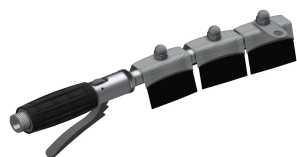

KWC SIRIUS Boot-cleaning unit

Modell-Linie: SIRIUS | SIRB714
Utility sinks | Shoe and boot cleaning units

SIRIUS Hand brush

2000101473
ZSIRW003