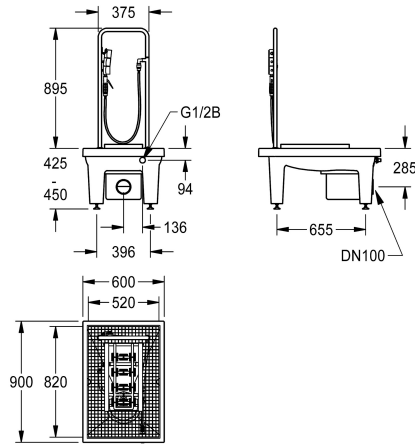

KWC SIRIUS Boot-cleaning unit

Modell-Linie: SIRIUS | SIRB714
Utility sinks | Shoe and boot cleaning units

KWC-No.

2000101080

With waste unit DN 100, sludge bucket and trap

2000101084

with DN 100 waste outlet unit, vertical

2000101083

with DN 100 waste outlet unit and sludge bucket, without siphon trap

2000101085

Version without feet, with DN 100 drain piece, horizontal, dimensions 600 x 205 x 900 mm (W x H x D)

Boot cleaning unit made of resin-bonded mineral material with smooth, pore-free surface, anthracite color. With height-adjustable feet, galvanized folding grid, manual brush with lever valve, grab handle, sole-cleaning brushes, spray arrays and DN 15 foot valve.

With DN 100 waste outlet unit, sludge bucket and siphon trap.
Dimensions 600 x 425-450 x 900 mm (W x H x D)

Technical Data

brushes
number of brushes
inlet size
material
material code
outlet size
overall depth
overall height
overall width
rear upstand
splash back
sump
sump basket
tap ledge
type of mounting
number of wash places
waste hole position

hand and sole brushes
1
G 1/2 B
mineral material
Miranit
DN 100
900 mm
1,340 mm
600 mm
no
no
yes
included
no
inset floor mounting
1
centre

Spare Parts

KWC SIRIUS Boot-cleaning unit

Modell-Linie: SIRIUS | SIRB714
Utility sinks | Shoe and boot cleaning units