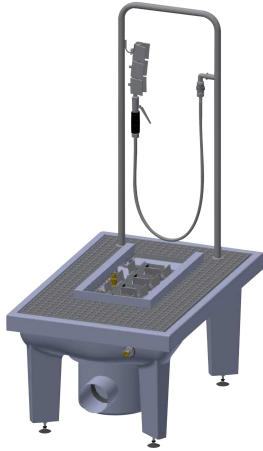

KWC SIRIUS Boot-cleaning unit

Modell-Linie: SIRIUS | SIRB714
Utility sinks | Shoe and boot cleaning units

KWC-No.

2000101080

With waste unit DN 100, sludge bucket and trap

2000101084

with DN 100 waste outlet unit, vertical

2000101083

with DN 100 waste outlet unit and sludge bucket, without siphon trap

2000101085

Version without feet, with DN 100 drain piece, horizontal, dimensions 600 x 205 x 900 mm (W x H x D)

Boot cleaning unit made of resin-bonded mineral material with smooth, pore-free surface, anthracite color. With height-adjustable feet, galvanized folding grid, manual brush with lever valve, grab handle, sole-cleaning brushes, spray arrays and DN 15 foot valve.

With DN 100 waste outlet unit, sludge bucket and siphon trap.
Dimensions 600 x 425-450 x 900 mm (W x H x D)

Technical Data

brushes
number of brushes
inlet size
material
material code
outlet size
overall depth
overall height
overall width
rear upstand
splash back
sump
sump basket
tap ledge
type of mounting
number of wash places
waste hole position

hand and sole brushes
1
G 1/2 B
mineral material
Miranit
DN 100
900 mm
1,340 mm
600 mm
no
no
yes
included
no
inset floor mounting
1
centre

Spare Parts

KWC SIRIUS Boot-cleaning unit

Modell-Linie: SIRIUS | SIRB714
Utility sinks | Shoe and boot cleaning units