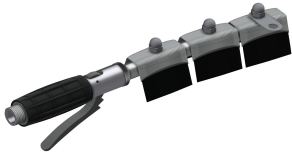

KWC SIRIUS Boot-cleaning unit

Modell-Linie: SIRIUS | SIRB714
Utility sinks | Shoe and boot cleaning units

KWC-No.

2000101080

With waste unit DN 100, sludge bucket and trap

2000101084

with DN 100 waste outlet unit, vertical

2000101083

with DN 100 waste outlet unit and sludge bucket, without siphon trap

2000101085

Version without feet, with DN 100 drain piece, horizontal, dimensions 600 x 205 x 900 mm (W x H x D)

Boot cleaning unit made of resin-bonded mineral material with smooth, pore-free surface, anthracite color. With height-adjustable feet, galvanized folding grid, manual brush with lever valve, grab handle, sole-cleaning brushes, spray arrays and DN 15 foot valve.

With DN 100 waste outlet unit, sludge bucket and siphon trap.
Dimensions 600 x 425-450 x 900 mm (W x H x D)

Technical Data

brushes
number of brushes
inlet size
material
material code
outlet size
overall depth
overall height
overall width
rear upstand
splash back
sump
sump basket
tap ledge
type of mounting
number of wash places
waste hole position

hand and sole brushes
1
G 1/2 B
mineral material
Miranit
DN 100
900 mm
1,340 mm
600 mm
no
no
yes
included
no
inset floor mounting
1
centre

Spare Parts

KWC SIRIUS Boot-cleaning unit

Modell-Linie: SIRIUS | SIRB714
Utility sinks | Shoe and boot cleaning units