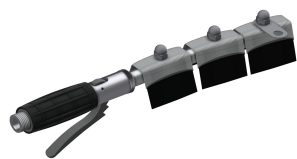

KWC SIRIUS Boot-cleaning unit

Modell-Linie: SIRIUS | SIRB714
Utility sinks | Shoe and boot cleaning units

KWC-No.

2000101080

With waste unit DN 100, sludge bucket and trap

2000101084

with DN 100 waste outlet unit, vertical

2000101083

with DN 100 waste outlet unit and sludge bucket, without siphon trap

2000101085

Version without feet, with DN 100 drain piece, horizontal, dimensions 600 x 205 x 900 mm (W x H x D)

Boot cleaning unit made of resin-bonded mineral material with smooth, pore-free surface, anthracite color. With height-adjustable feet, galvanized folding grid, manual brush with lever valve, grab handle, sole-cleaning brushes, spray arrays and DN 15 foot valve.

With DN 100 waste outlet unit, sludge bucket and siphon trap.
Dimensions 600 x 425-450 x 900 mm (W x H x D)

Technical Data

brushes
number of brushes
inlet size
material
material code
outlet size
overall depth
overall height
overall width
rear upstand
splash back
sump
sump basket
tap ledge
type of mounting
number of wash places
waste hole position

hand and sole brushes
1
G 1/2 B
mineral material
Miranit
DN 100
900 mm
1,340 mm
600 mm
no
no
yes
included
no
inset floor mounting
1
centre

Spare Parts

KWC SIRIUS Boot-cleaning unit

Modell-Linie: SIRIUS | SIRB714
Utility sinks | Shoe and boot cleaning units