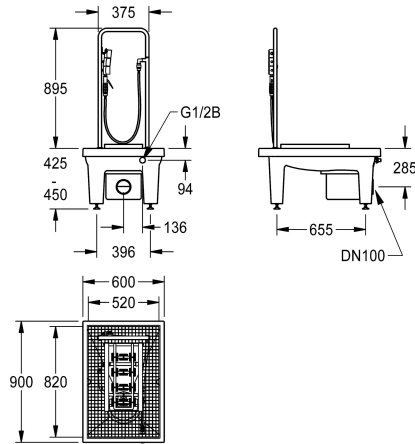

KWC SIRIUS Boot-cleaning unit

Modell-Linie: SIRIUS | SIRB714
Utility sinks | Shoe and boot cleaning units

KWC-No.

2000101080

With waste unit DN 100, sludge bucket and trap

2000101084

with DN 100 waste outlet unit, vertical

2000101083

with DN 100 waste outlet unit and sludge bucket, without siphon trap

2000101085

Version without feet, with DN 100 drain piece, horizontal, dimensions 600 x 205 x 900 mm (W x H x D)

Boot cleaning unit made of resin-bonded mineral material with smooth, pore-free surface, anthracite color. With height-adjustable feet, galvanized folding grid, manual brush with lever valve, grab handle, sole-cleaning brushes, spray arrays and DN 15 foot valve.

With DN 100 waste outlet unit, sludge bucket and siphon trap.
Dimensions 600 x 425-450 x 900 mm (W x H x D)

Technical Data

brushes
number of brushes
inlet size
material
material code
outlet size
overall depth
overall height
overall width
rear upstand
splash back
sump
sump basket
tap ledge
type of mounting
number of wash places
waste hole position

hand and sole brushes
1
G 1/2 B
mineral material
Miranit
DN 100
900 mm
1,340 mm
600 mm
no
no
yes
included
no
inset floor mounting
1
centre

Spare Parts