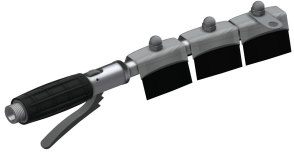

KWC SIRIUS Boot-cleaning unit

Modell-Linie: SIRIUS | SIRB714
Utility sinks | Shoe and boot cleaning units

SIRIUS Hand brush

2000101473
ZSIRW003