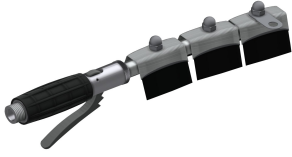

KWC SIRIUS Boot-cleaning unit

Modell-Linie: SIRIUS | SIRB714
Utility sinks | Shoe and boot cleaning units

SIRIUS Hand brush

2000101473
ZSIRW003