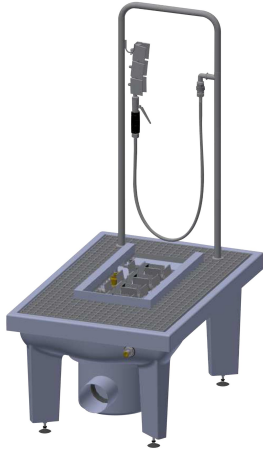

## KWC SIRIUS Boot-cleaning unit

Modell-Linie: SIRIUS | SIRB714  
Utility sinks | Shoe and boot cleaning units

#### 2000101080

With waste unit DN 100, sludge bucket and trap

#### 2000101085

Version without feet, with DN 100 drain piece, horizontal, dimensions 600 x 205 x 900 mm (W x H x D)

Boot cleaning unit made of resin-bonded mineral material with smooth, pore-free surface, anthracite color. With height-adjustable feet, galvanized folding grid, manual brush with lever valve, grab handle, sole-cleaning brushes, spray arrays and DN 15 foot valve.

With DN 100 waste outlet unit, sludge bucket and siphon trap.  
Dimensions 600 x 425-450 x 900 mm (W x H x D)