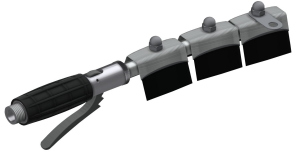

KWC SIRIUS Boot-cleaning-unit

Modell-Linie: SIRIUS | SIRB715
Utility sinks | Shoe and boot cleaning units

surface finish	coated
tap ledge	no
type of mounting	inset floor mounting
type of utility sink	cleaner sink
number of wash places	1
waste hole position	centre

Spare Parts

SIRIUS Hand brush

2000101473
ZSIRW003