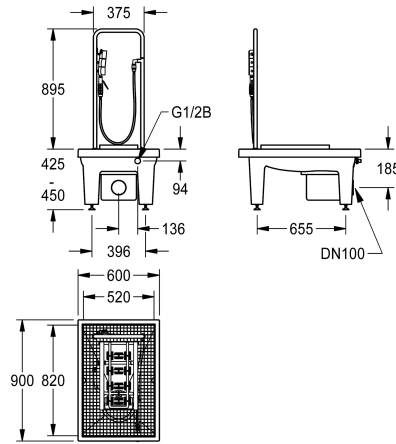

KWC SIRIUS Boot-cleaning-unit

Modell-Linie: SIRIUS | SIRB715
Utility sinks | Shoe and boot cleaning units

KWC-No.

2000101080

With waste unit DN 100, sludge bucket and trap

2000101084

with DN 100 waste outlet unit, vertical

2000101083

with DN 100 waste outlet unit and sludge bucket, without siphon trap

2000101085

Version without feet, with DN 100 drain piece, horizontal, dimensions 600 x 205 x 900 mm (W x H x D)

Boot cleaning unit made of resin-bonded mineral material with smooth, pore-free surface, anthracite color. With height-adjustable feet, galvanized folding grid, manual brush with lever valve, grab handle, sole-cleaning brushes, spray arrays and DN 15 foot valve.

With DN 100 waste outlet unit and sludge bucket.
Dimensions 600 x 425-450 x 900 mm (W x H x D)

Technical Data

bowl finish
brushes
number of brushes
drainer or storage
grid
inlet size
material
material code
number of waste holes
outlet size
overall depth
overall height
overall width
overflow
rear upstand
wash riffle
spillway
splash back
sump
sump basket

high polished
hand and sole brushes
1
no
hinged
G 1/2 B
mineral material
Miranit
1
DN 100
900 mm
1,340 mm
600 mm
no
no
no
no
no
yes
included