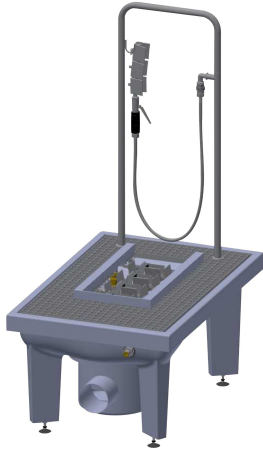

## KWC SIRIUS Boot-cleaning-unit

**Modell-Linie: SIRIUS | SIRB715**  
Utility sinks | Shoe and boot cleaning units

#### 2000101080

With waste unit DN 100, sludge bucket and trap

#### 2000101085

Version without feet, with DN 100 drain piece, horizontal, dimensions 600 x 205 x 900 mm (W x H x D)

Boot cleaning unit made of resin-bonded mineral material with smooth, pore-free surface, anthracite color. With height-adjustable feet, galvanized folding grid, manual brush with lever valve, grab handle, sole-cleaning brushes, spray arrays and DN 15 foot valve.

With DN 100 waste outlet unit and sludge bucket.  
Dimensions 600 x 425-450 x 900 mm (W x H x D)