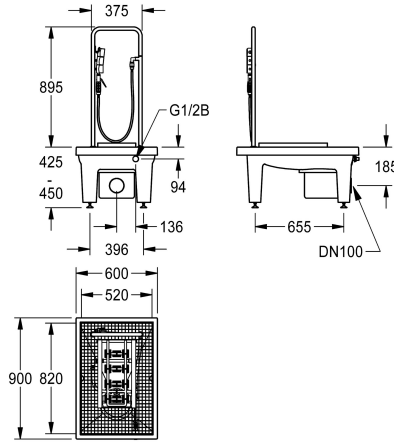

KWC SIRIUS Boot-cleaning-unit

Modell-Linie: SIRIUS | SIRB715
Utility sinks | Shoe and boot cleaning units

KWC-No.

2000101080

With waste unit DN 100, sludge bucket and trap

2000101084

with DN 100 waste outlet unit, vertical

2000101083

with DN 100 waste outlet unit and sludge bucket, without siphon trap

2000101085

Version without feet, with DN 100 drain piece, horizontal, dimensions 600 x 205 x 900 mm (W x H x D)

Boot cleaning unit made of resin-bonded mineral material with smooth, pore-free surface, anthracite color. With height-adjustable feet, galvanized folding grid, manual brush with lever valve, grab handle, sole-cleaning brushes, spray arrays and DN 15 foot valve.

With DN 100 waste outlet unit and sludge bucket.
Dimensions 600 x 425-450 x 900 mm (W x H x D)

Technical Data

bowl finish
brushes
number of brushes
drainer or storage
grid
inlet size
material
material code
number of waste holes
outlet size
overall depth
overall height
overall width
overflow
rear upstand
wash riffle
spillway
splash back
sump
sump basket

high polished
hand and sole brushes
1
no
hinged
G 1/2 B
mineral material
Miranit
1
DN 100
900 mm
1,340 mm
600 mm
no
no
no
no
no
yes
included