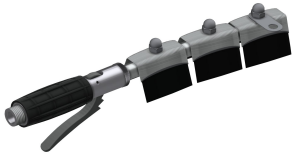

KWC SIRIUS Boot-cleaning-unit

Modell-Linie: SIRIUS | SIRB715
Utility sinks | Shoe and boot cleaning units

surface finish	coated
tap ledge	no
type of mounting	inset floor mounting
type of utility sink	cleaner sink
number of wash places	1
waste hole position	centre

Spare Parts

SIRIUS Hand brush

2000101473
ZSIRW003