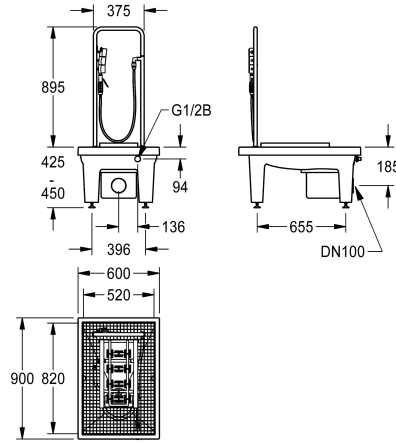

KWC SIRIUS Boot-cleaning-unit

Modell-Linie: SIRIUS | SIRB715
Utility sinks | Shoe and boot cleaning units

KWC-No.

2000101080

With waste unit DN 100, sludge bucket and trap

2000101084

with DN 100 waste outlet unit, vertical

2000101083

with DN 100 waste outlet unit and sludge bucket, without siphon trap

2000101085

Version without feet, with DN 100 drain piece, horizontal, dimensions 600 x 205 x 900 mm (W x H x D)

Boot cleaning unit made of resin-bonded mineral material with smooth, pore-free surface, anthracite color. With height-adjustable feet, galvanized folding grid, manual brush with lever valve, grab handle, sole-cleaning brushes, spray arrays and DN 15 foot valve.

With DN 100 waste outlet unit and sludge bucket.
Dimensions 600 x 425-450 x 900 mm (W x H x D)

Technical Data

bowl finish
brushes
number of brushes
drainer or storage
grid
inlet size
material
material code
number of waste holes
outlet size
overall depth
overall height
overall width
overflow
rear upstand
wash riffle
spillway
splash back
sump
sump basket

high polished
hand and sole brushes
1
no
hinged
G 1/2 B
mineral material
Miranit
1
DN 100
900 mm
1,340 mm
600 mm
no
no
no
no
no
yes
included