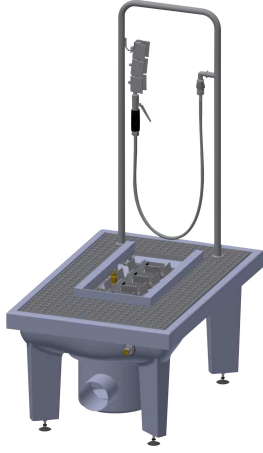

## KWC SIRIUS Boot-cleaning-unit

Modell-Linie: SIRIUS | SIRB715  
Utility sinks | Shoe and boot cleaning units

#### 2000101080

With waste unit DN 100, sludge bucket and trap

#### 2000101085

Version without feet, with DN 100 drain piece, horizontal, dimensions 600 x 205 x 900 mm (W x H x D)

Boot cleaning unit made of resin-bonded mineral material with smooth, pore-free surface, anthracite color. With height-adjustable feet, galvanized folding grid, manual brush with lever valve, grab handle, sole-cleaning brushes, spray arrays and DN 15 foot valve.

With DN 100 waste outlet unit and sludge bucket.  
Dimensions 600 x 425-450 x 900 mm (W x H x D)