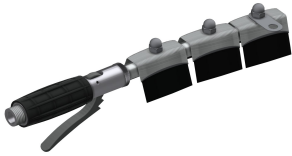

KWC SIRIUS Boot-cleaning-unit

Modell-Linie: SIRIUS | SIRB715
Utility sinks | Shoe and boot cleaning units

surface finish	coated
tap ledge	no
type of mounting	inset floor mounting
type of utility sink	cleaner sink
number of wash places	1
waste hole position	centre

Spare Parts

SIRIUS Hand brush

2000101473
ZSIRW003