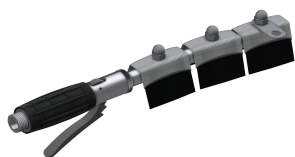

KWC SIRIUS Boot-cleaning-unit

Modell-Linie: SIRIUS | SIRB712
Utility sinks | Shoe and boot cleaning units

KWC-No.

2000101080

With waste unit DN 100, sludge bucket and trap

2000101084

with DN 100 waste outlet unit, vertical

2000101083

with DN 100 waste outlet unit and sludge bucket, without siphon trap

2000101085

Version without feet, with DN 100 drain piece, horizontal, dimensions 600 x 205 x 900 mm (W x H x D)

Boot cleaning unit made of resin-bonded mineral material with smooth, pore-free surface, anthracite color. With height-adjustable feet, galvanized folding grid, manual brush with lever valve, grab handle, sole-cleaning brushes, spray arrays and DN 15 foot valve.

With DN 100 waste outlet unit, vertical.
Dimensions 600 x 425-450 x 900 mm (W x H x D)

Technical Data

brushes
number of brushes
inlet size
material
material code
outlet size
overall depth
overall height
overall width
rear upstand
splash back
sump
tap ledge
type of mounting
number of wash places
waste hole position

hand and sole brushes
1
G 1/2 B
mineral material
Miranit
DN 100
900 mm
1,340 mm
600 mm
no
no
no
no
inset floor mounting
1
centre

Spare Parts

KWC SIRIUS Boot-cleaning-unit

Modell-Linie: SIRIUS | SIRB712
Utility sinks | Shoe and boot cleaning units