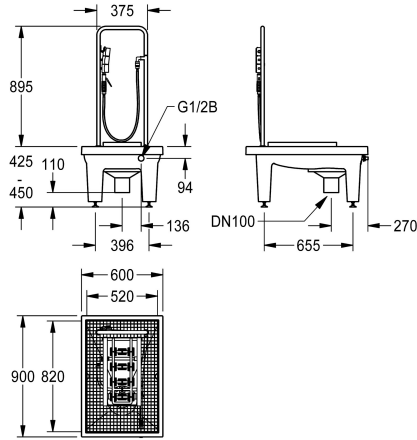

KWC SIRIUS Boot-cleaning-unit

Modell-Linie: SIRIUS | SIRB712
Utility sinks | Shoe and boot cleaning units

KWC-No.

2000101080

With waste unit DN 100, sludge bucket and trap

2000101084

with DN 100 waste outlet unit, vertical

2000101083

with DN 100 waste outlet unit and sludge bucket, without siphon trap

2000101085

Version without feet, with DN 100 drain piece, horizontal, dimensions 600 x 205 x 900 mm (W x H x D)

Boot cleaning unit made of resin-bonded mineral material with smooth, pore-free surface, anthracite color. With height-adjustable feet, galvanized folding grid, manual brush with lever valve, grab handle, sole-cleaning brushes, spray arrays and DN 15 foot valve.

With DN 100 waste outlet unit, vertical.
Dimensions 600 x 425-450 x 900 mm (W x H x D)

Technical Data

brushes
number of brushes
inlet size
material
material code
outlet size
overall depth
overall height
overall width
rear upstand
splash back
sump
tap ledge
type of mounting
number of wash places
waste hole position

hand and sole brushes
1
G 1/2 B
mineral material
Miranit
DN 100
900 mm
1,340 mm
600 mm
no
no
no
no
inset floor mounting
1
centre

Spare Parts

KWC SIRIUS Boot-cleaning-unit

Modell-Linie: SIRIUS | SIRB712
Utility sinks | Shoe and boot cleaning units