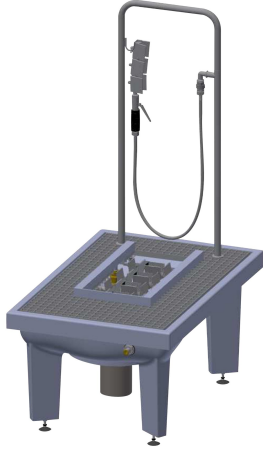

KWC SIRIUS Boot-cleaning-unit

Modell-Linie: SIRIUS | SIRB712
Utility sinks | Shoe and boot cleaning units

KWC-No.

2000101080

With waste unit DN 100, sludge bucket and trap

2000101084

with DN 100 waste outlet unit, vertical

2000101083

with DN 100 waste outlet unit and sludge bucket, without siphon trap

2000101085

Version without feet, with DN 100 drain piece, horizontal, dimensions 600 x 205 x 900 mm (W x H x D)

Boot cleaning unit made of resin-bonded mineral material with smooth, pore-free surface, anthracite color. With height-adjustable feet, galvanized folding grid, manual brush with lever valve, grab handle, sole-cleaning brushes, spray arrays and DN 15 foot valve.

With DN 100 waste outlet unit, vertical.
Dimensions 600 x 425-450 x 900 mm (W x H x D)

Technical Data

brushes
number of brushes
inlet size
material
material code
outlet size
overall depth
overall height
overall width
rear upstand
splash back
sump
tap ledge
type of mounting
number of wash places
waste hole position

hand and sole brushes
1
G 1/2 B
mineral material
Miranit
DN 100
900 mm
1,340 mm
600 mm
no
no
no
no
inset floor mounting
1
centre

Spare Parts

KWC SIRIUS Boot-cleaning-unit

Modell-Linie: SIRIUS | SIRB712
Utility sinks | Shoe and boot cleaning units