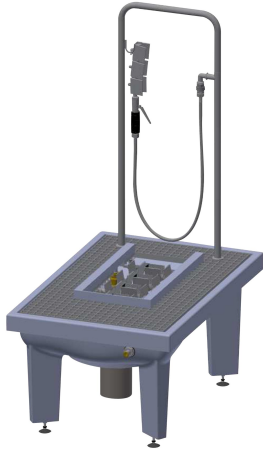

KWC SIRIUS Boot-cleaning-unit

Modell-Linie: SIRIUS | SIRB712
Utility sinks | Shoe and boot cleaning units

KWC-No.

2000101080

With waste unit DN 100, sludge bucket and trap

2000101084

with DN 100 waste outlet unit, vertical

2000101083

with DN 100 waste outlet unit and sludge bucket, without siphon trap

2000101085

Version without feet, with DN 100 drain piece, horizontal, dimensions 600 x 205 x 900 mm (W x H x D)

Boot cleaning unit made of resin-bonded mineral material with smooth, pore-free surface, anthracite color. With height-adjustable feet, galvanized folding grid, manual brush with lever valve, grab handle, sole-cleaning brushes, spray arrays and DN 15 foot valve.

With DN 100 waste outlet unit, vertical.
Dimensions 600 x 425-450 x 900 mm (W x H x D)

Technical Data

brushes
number of brushes
inlet size
material
material code
outlet size
overall depth
overall height
overall width
rear upstand
splash back
sump
tap ledge
type of mounting
number of wash places
waste hole position

hand and sole brushes
1
G 1/2 B
mineral material
Miranit
DN 100
900 mm
1,340 mm
600 mm
no
no
no
no
inset floor mounting
1
centre

Spare Parts

KWC SIRIUS Boot-cleaning-unit

Modell-Linie: SIRIUS | SIRB712
Utility sinks | Shoe and boot cleaning units