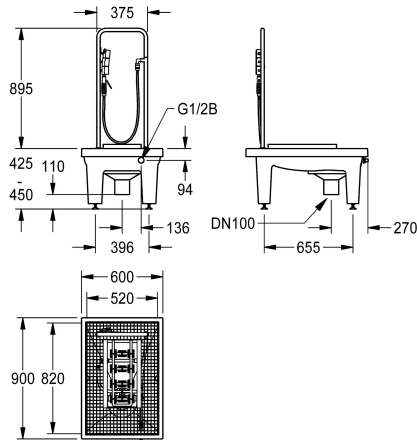

KWC SIRIUS Boot-cleaning-unit

Modell-Linie: SIRIUS | SIRB712
Utility sinks | Shoe and boot cleaning units

KWC-No.

2000101080

With waste unit DN 100, sludge bucket and trap

2000101084

with DN 100 waste outlet unit, vertical

2000101083

with DN 100 waste outlet unit and sludge bucket, without siphon trap

2000101085

Version without feet, with DN 100 drain piece, horizontal, dimensions 600 x 205 x 900 mm (W x H x D)

Boot cleaning unit made of resin-bonded mineral material with smooth, pore-free surface, anthracite color. With height-adjustable feet, galvanized folding grid, manual brush with lever valve, grab handle, sole-cleaning brushes, spray arrays and DN 15 foot valve.

With DN 100 waste outlet unit, vertical.
Dimensions 600 x 425-450 x 900 mm (W x H x D)

Technical Data

brushes
number of brushes
inlet size
material
material code
outlet size
overall depth
overall height
overall width
rear upstand
splash back
sump
tap ledge
type of mounting
number of wash places
waste hole position

hand and sole brushes
1
G 1/2 B
mineral material
Miranit
DN 100
900 mm
1,340 mm
600 mm
no
no
no
no
inset floor mounting
1
centre

Spare Parts

KWC SIRIUS Boot-cleaning-unit

Modell-Linie: SIRIUS | SIRB712
Utility sinks | Shoe and boot cleaning units