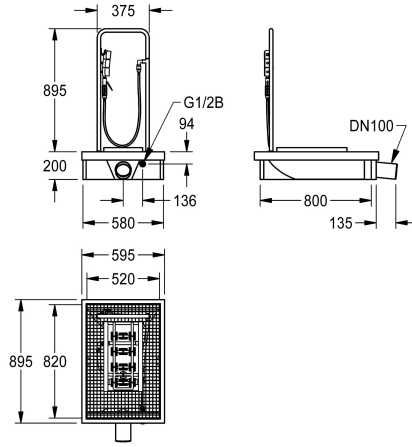

KWC SIRIUS Boot-cleaning unit

Modell-Linie: SIRIUS | SIRB711
Utility sinks | Shoe and boot cleaning units

KWC-No.

2000101080

With waste unit DN 100, sludge bucket and trap

2000101084

with DN 100 waste outlet unit, vertical

2000101083

with DN 100 waste outlet unit and sludge bucket, without siphon trap

2000101085

Version without feet, with DN 100 drain piece, horizontal, dimensions 600 x 205 x 900 mm (W x H x D)

Boot cleaning unit made of resin-bonded mineral material with smooth, pore-free surface, anthracite colour. With height-adjustable feet, galvanized folding grid, manual brush with lever valve, grab handle, sole-cleaning brushes, spray arrays and DN 15 foot valve.

Without feet, with DN 100 waste outlet spigot, horizontal
Dimensions 600 x 205 x 900 mm (W x H x D)

Technical Data

bowl finish
brushes
number of brushes
drainer or storage
grid
inlet size
material
material code
number of waste holes
outlet size
overall depth
overall height
overall width
overflow
rear upstand
wash riffle
spillway
splash back
sump
sump basket

surface finish	coated
tap ledge	no
type of mounting	inset floor mounting
type of utility sink	cleaner sink
number of wash places	1
waste hole position	centre

Spare Parts

SIRIUS Hand brush

2000101473
ZSIRW003