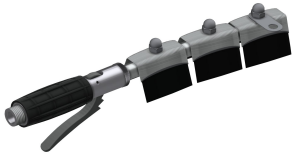

KWC SIRIUS Boot-cleaning unit

Modell-Linie: SIRIUS | SIRB711
Utility sinks | Shoe and boot cleaning units

KWC-No.

2000101080

With waste unit DN 100, sludge bucket and trap

2000101084

with DN 100 waste outlet unit, vertical

2000101083

with DN 100 waste outlet unit and sludge bucket, without siphon trap

2000101085

Version without feet, with DN 100 drain piece, horizontal, dimensions 600 x 205 x 900 mm (W x H x D)

Boot cleaning unit made of resin-bonded mineral material with smooth, pore-free surface, anthracite colour. With height-adjustable feet, galvanized folding grid, manual brush with lever valve, grab handle, sole-cleaning brushes, spray arrays and DN 15 foot valve.

Without feet, with DN 100 waste outlet spigot, horizontal
Dimensions 600 x 205 x 900 mm (W x H x D)

Technical Data

bowl finish
brushes
number of brushes
drainer or storage
grid
inlet size
material
material code
number of waste holes
outlet size
overall depth
overall height
overall width
overflow
rear upstand
wash riffle
spillway
splash back
sump
sump basket

surface finish	coated
tap ledge	no
type of mounting	inset floor mounting
type of utility sink	cleaner sink
number of wash places	1
waste hole position	centre

Spare Parts

SIRIUS Hand brush

2000101473
ZSIRW003