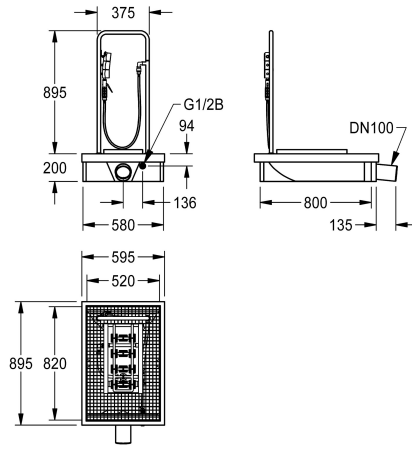

KWC SIRIUS Boot-cleaning unit

Modell-Linie: SIRIUS | SIRB711
Utility sinks | Shoe and boot cleaning units

KWC-No.

2000101080

With waste unit DN 100, sludge bucket and trap

2000101084

with DN 100 waste outlet unit, vertical

2000101083

with DN 100 waste outlet unit and sludge bucket, without siphon trap

2000101085

Version without feet, with DN 100 drain piece, horizontal, dimensions 600 x 205 x 900 mm (W x H x D)

Boot cleaning unit made of resin-bonded mineral material with smooth, pore-free surface, anthracite colour. With height-adjustable feet, galvanized folding grid, manual brush with lever valve, grab handle, sole-cleaning brushes, spray arrays and DN 15 foot valve.

Without feet, with DN 100 waste outlet spigot, horizontal
Dimensions 600 x 205 x 900 mm (W x H x D)

Technical Data

bowl finish
brushes
number of brushes
drainer or storage
grid
inlet size
material
material code
number of waste holes
outlet size
overall depth
overall height
overall width
overflow
rear upstand
wash riffle
spillway
splash back
sump
sump basket

surface finish	coated
tap ledge	no
type of mounting	inset floor mounting
type of utility sink	cleaner sink
number of wash places	1
waste hole position	centre

Spare Parts

SIRIUS Hand brush

2000101473
ZSIRW003