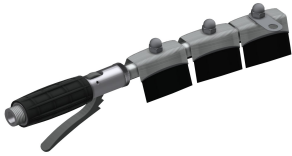

KWC SIRIUS Boot-cleaning unit

Modell-Linie: SIRIUS | SIRB711
Utility sinks | Shoe and boot cleaning units

surface finish	coated
tap ledge	no
type of mounting	inset floor mounting
type of utility sink	cleaner sink
number of wash places	1
waste hole position	centre

Spare Parts

SIRIUS Hand brush

2000101473
ZSIRW003