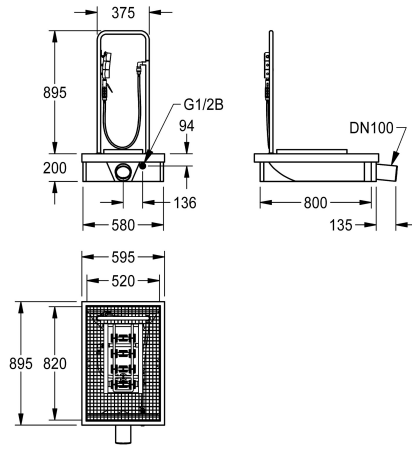

KWC SIRIUS Boot-cleaning unit

Modell-Linie: SIRIUS | SIRB711
Utility sinks | Shoe and boot cleaning units

KWC-No.

2000101080

With waste unit DN 100, sludge bucket and trap

2000101084

with DN 100 waste outlet unit, vertical

2000101083

with DN 100 waste outlet unit and sludge bucket, without siphon trap

2000101085

Version without feet, with DN 100 drain piece, horizontal, dimensions 600 x 205 x 900 mm (W x H x D)

Boot cleaning unit made of resin-bonded mineral material with smooth, pore-free surface, anthracite colour. With height-adjustable feet, galvanized folding grid, manual brush with lever valve, grab handle, sole-cleaning brushes, spray arrays and DN 15 foot valve.

Without feet, with DN 100 waste outlet spigot, horizontal
Dimensions 600 x 205 x 900 mm (W x H x D)

Technical Data

bowl finish
brushes
number of brushes
drainer or storage
grid
inlet size
material
material code
number of waste holes
outlet size
overall depth
overall height
overall width
overflow
rear upstand
wash riffle
spillway
splash back
sump
sump basket

high polished
hand and sole brushes
1
no
hinged
G 1/2 B
mineral material
Miranit
1
DN 100
900 mm
1,095 mm
600 mm
no
no
no
no
no
no
no
no
no