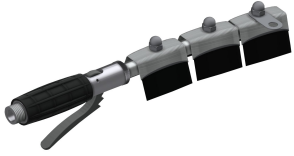

KWC SIRIUS Boot-cleaning unit

Modell-Linie: SIRIUS | SIRB711
Utility sinks | Shoe and boot cleaning units

surface finish	coated
tap ledge	no
type of mounting	inset floor mounting
type of utility sink	cleaner sink
number of wash places	1
waste hole position	centre

Spare Parts

SIRIUS Hand brush

2000101473
ZSIRW003