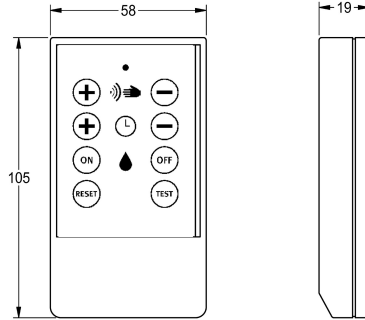

## KWC

Remote control

Modell-Linie: PROTRONIC | ZAQUA091  
Taps | Complementary parts taps

### KWC-No.

**2000101087**

Remote control for setting the function parameters

Remote control unit for taps and flush valves of the series PROTRONIC /

-C / -S / -T, AQUACONTACT and AQUAFIT hygiene unit, for setting the function parameters.