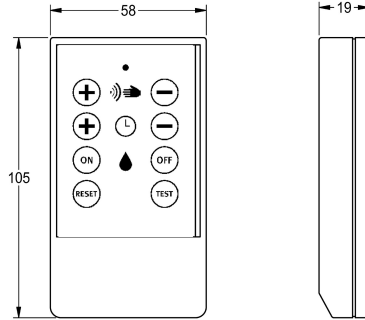

KWC

Remote control

Modell-Linie: PROTRONIC | ZAQUA091
Taps | Complementary parts taps

KWC-No.

2000101087

Remote control for setting the function parameters

Remote control unit for taps and flush valves of the series PROTRONIC /

-C / -S / -T, AQUACONTACT and AQUAFIT hygiene unit, for setting the function parameters.