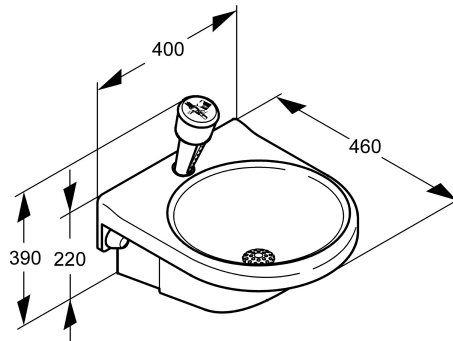

KWC

Eye- and face-wash fountain with water collection basin

Modell-Linie: EMERGENCYSHOWERS | FAID108
Emergency showers | Eye cleaning tap

KWC-No.

2000101103

Eye-wash and face-wash fountain with water collection basin made of green plastic with bracket for wall mounting. Hand shower with hose connection, Meets the requirements of EN 15154-2 and

ANSI Z358.1-2014, green plastic housing, dust protection cap with user instructions. Mounting material included.

Technical Data

drip pan
diameter nominal
type of fitting
type of operation

yes
DN 15
wall installation
trigger button