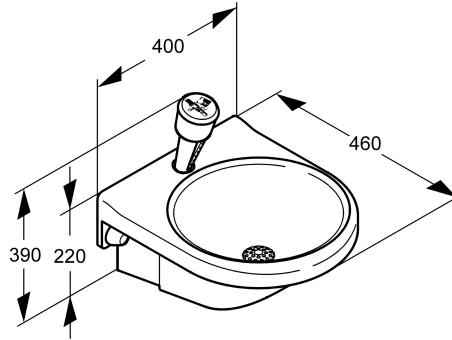

KWC

Eye- and face-wash fountain with water collection basin

Modell-Linie: EMERGENCYSHOWERS | FAID108
Emergency showers | Eye cleaning tap

KWC-No.

2000101103

Eye-wash and face-wash fountain with water collection basin made of green plastic with bracket for wall mounting. Hand shower with hose connection, Meets the requirements of EN 15154-2 and

ANSI Z358.1-2014, green plastic housing, dust protection cap with user instructions. Mounting material included.

Technical Data

drip pan

yes

diameter nominal

DN 15

type of fitting

wall installation

type of operation

trigger button

Spare Parts

KWC

Safety label eye-washing facility

2000101153

FAID903