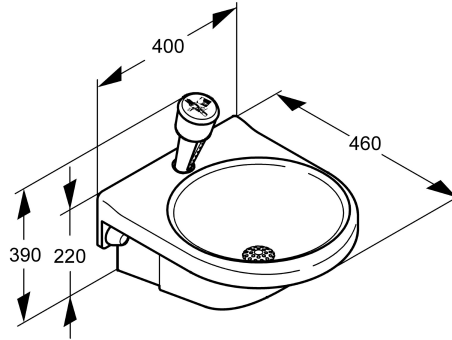

KWC

Eye- and face-wash fountain with water collection basin

Modell-Linie: EMERGENCYSHOWERS | FAID108
Emergency showers | Eye cleaning tap

KWC-No.

2000101103

Eye-wash and face-wash fountain with water collection basin made of green plastic with bracket for wall mounting. Hand shower with hose connection, Meets the requirements of EN 15154-2 and

ANSI Z358.1-2014, green plastic housing, dust protection cap with user instructions. Mounting material included.

Technical Data

drip pan
diameter nominal
type of fitting
type of operation

yes
DN 15
wall installation
trigger button