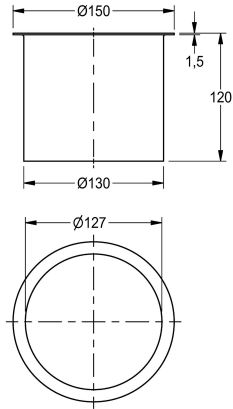

## KWC

Waste disposal chute

Modell-Linie: CHRONOS | E-BS602E

Washbasins & Washtroughs | Complementary parts wash basins

### KWC-No.

**2000101106**

Dimensions 150 x 120 mm (W x H)

Waste disposal barrel for table top mounting, stainless steel, visible surfaces satin finished, with raised edge, opening with 127 mm inner diameter, without waste container.

Dimensions 150 x 120 mm (D x H)

### Technical Data

quantity

quantity uom

1

piece