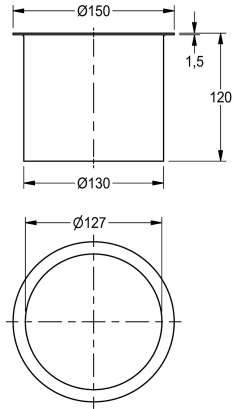

KWC

Waste disposal chute

Modell-Linie: CHRONOS | E-BS602E

Washbasins & Washtroughs | Complementary parts wash basins

KWC-No.

2000101106

Dimensions 150 x 120 mm (W x H)

Waste disposal barrel for table top mounting, stainless steel, visible surfaces satin finished, with raised edge, opening with 127 mm inner diameter, without waste container.

Dimensions 150 x 120 mm (D x H)

Technical Data

quantity

quantity uom

1

piece