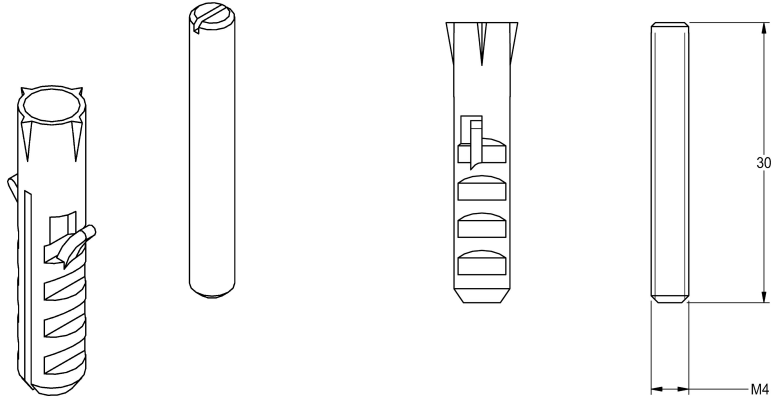

## KWC

Anti-twist protection

Modell-Linie: AQUAJET-SLIMLINE | ZAQUA004

Showers | Complementary parts showers

### KWC-No.

**2000101108**

Anti-twist protection set

Twist-proof set for shower head DN 15 AQUAJET-Slimline /  
AQUAJET-Comfort.

### Technical Data

quantity

1

quantity uom

piece