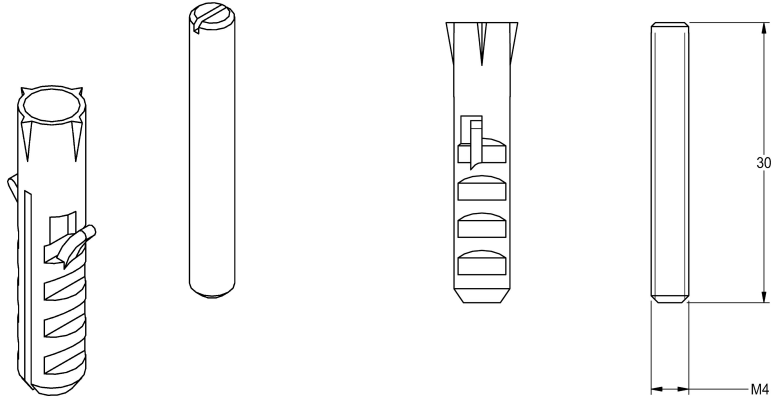

KWC

Anti-twist protection

Modell-Linie: AQUAJET-SLIMLINE | ZAQUA004

Showers | Complementary parts showers

KWC-No.

2000101108

Anti-twist protection set

Twist-proof set for shower head DN 15 AQUAJET-Slimline /
AQUAJET-Comfort.

Technical Data

quantity

1

quantity uom

piece