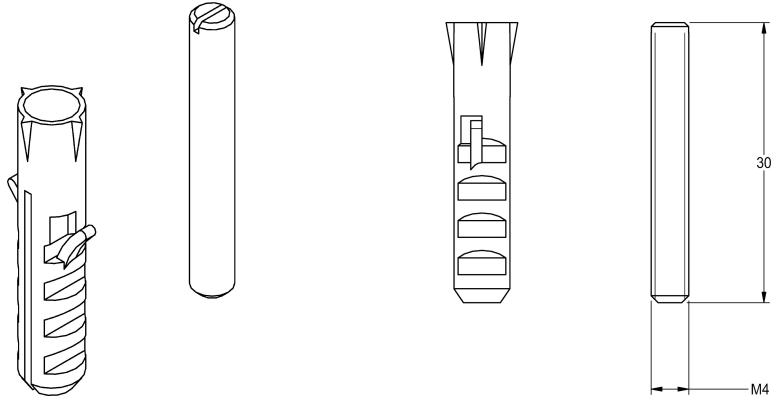

KWC

Anti-twist protection

Modell-Linie: AQUAJET-SLIMLINE | ZAQUA004

Showers | Complementary parts showers

KWC-No.

2000101108

Anti-twist protection set

Twist-proof set for shower head DN 15 AQUAJET-Slimline /
AQUAJET-Comfort.

Technical Data

quantity

1

quantity uom

piece