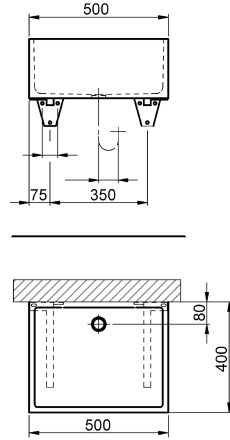

KWC SIRIUS

Utility sinks

Modell-Linie: SIRIUS | SIRW810

Utility sinks | Cleaners sinks

KWC-No.

2000101109

Dimensions 500 x 215 x 400 mm (W x H x D)

Cleaner sink, made of resin-bonded mineral material (temperature-resistant up to 80 °C). Alpine white colour. With strainer waste DN 40, consoles made of steel, powder-coated.

Dimensions 500 x 215 x 400 mm (W x H x D)

Technical Data

grid	
material	
material code	
overall depth	
overall height	
overall width	
overflow	
rear upstand	
splash back	
sump	
sump basket	
surface finish	
tap ledge	
type of mounting	
type of utility sink	
waste hole position	
waste hole projection	
waste size	

optional	
mineral material	
Miranit	
400 mm	
215 mm	
500 mm	
no	
no	
no	
no	
no	
no	
coated	
no	
wall mounting	
multi purpose sink	
centre back	
80 mm	
DN 40	

Optional Accessories

KWC SIRIUS
Utility sinks